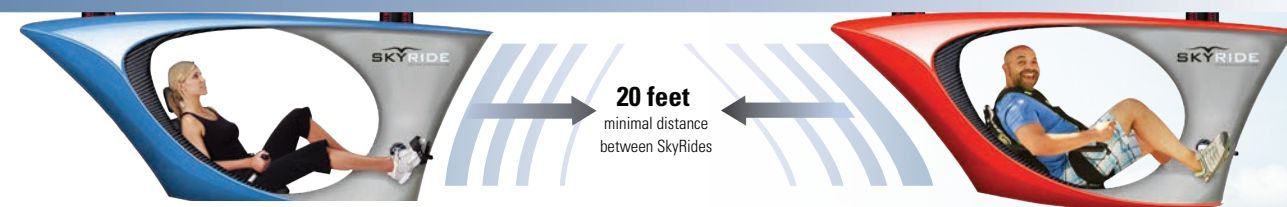

Safety & Technology

Safety is a core value for SkyRide and carries over from our owner-employees, vendors and our customers. SkyRide uses industry leading safety features that protect riders and the profitability of your investment. Each SkyRide has the most current 5-point safety harnesses, safety belts and Disc brakes to make sure the riders and employees stay safe, secure and happy.

SkyRide features an interactive component you won't find any other coaster, zip line, or thrill ride. Only SkyRide shows the rider their performance such as speed, time, g-force, heart rate, distance, laps.

Electric Assist (Optional)

This interactive electric drive will allow the rider to easily increase or decrease level of speed with very little effort. Electric assist can regulate your throughput and add thrills.

Skyride Seats

SkyRide uses a comfortable, one size fits all seat that will adjust to a riders height. One part of the safety mechanism resides behind the seat tethering the rider to vehicle for an extra level of safety.

Safety Restraint System

The Safety restraint system is ASTM certified and engineered for durability and safety.

Loading Platform

SkyRide uses an elevated loading platform where riders start, finish controlling queue volume.

Collision Avoidance System

Additional safety is engineered into all SkyRides as well as a consistently safe distance between SkyRides.

Dare to be Different!

Differentiate your business and revenues will soar. *Contact us for your Personal SkyRide Demo*

Key Features