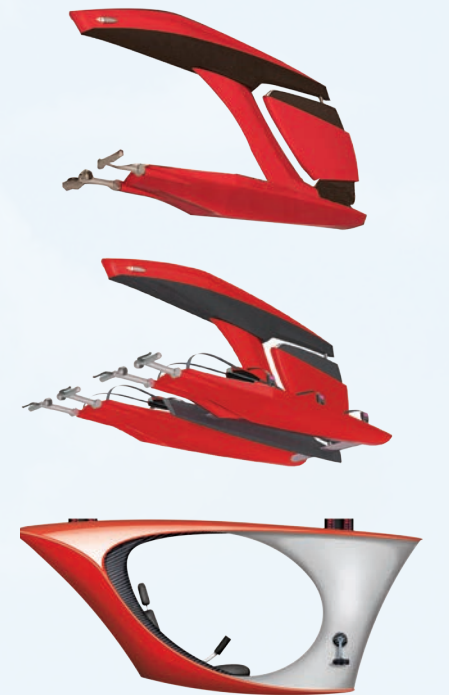

#### Recumbent Bike:

The one that made it all happen and is featured on the Carnival Cruise ship Vista. The easy pedaling, futuristically designed recumbent bike can be engineered for speed or for a leisurely tour around the SkyTrack.

#### Chaser:

This ride positions you like a flying superhero and is powered by the force of gravity. You race down the SkyTrack at speeds as fast as you can bomb down the slopes.

#### Tandem Chaser:

This ride for two, positions both of you like a flying superhero, and is powered by the force of gravity. You race down the SkyTrack at speeds as fast as you can bomb down the slopes.

#### Recumbent Bike Chaser:

This ride puts you in a recumbent bike position and is powered by the force of gravity. You race down the SkyTrack at speeds as fast as you can bomb down the slopes.

**Optional SkyRides**