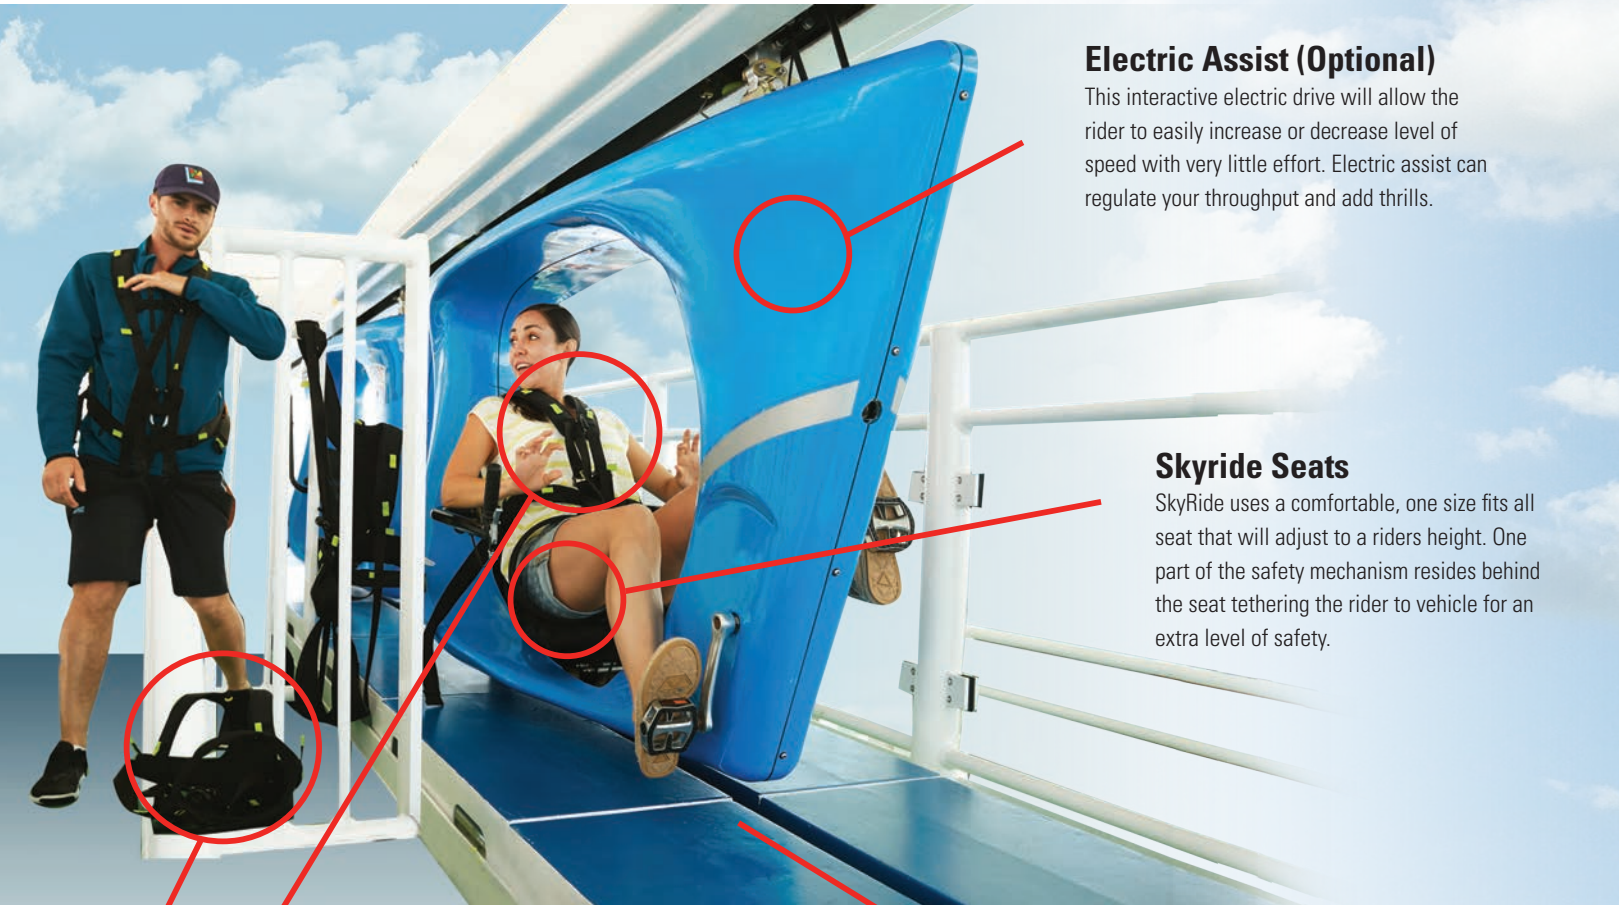

Safety & Technology

Safety is a core value for SkyRide and carries over from our owner-employees, vendors and our customers. SkyRide uses industry leading safety features that protect riders and the profitability of your investment. Each SkyRide has the most current 5-point safety harnesses, safety belts and Disc brakes to make sure the riders and employees stay safe, secure and happy.

SkyRide features an interactive component you won't find any other coaster, zip line, or thrill ride. Only SkyRide shows the rider their performance such as speed, time, g-force, heart rate, distance, laps.

Electric Assist (Optional)

This interactive electric drive will allow the rider to easily increase or decrease level of speed with very little effort. Electric assist can regulate your throughput and add thrills.

Skyride Seats

SkyRide uses a comfortable, one size fits all seat that will adjust to a riders height. One part of the safety mechanism resides behind the seat tethering the rider to vehicle for an extra level of safety.

Safety Restraint System

The Safety restraint system is ASTM certified and engineered for durability and safety.

Loading Platform

SkyRide uses an elevated loading platform where riders start, finish controlling queue volume.