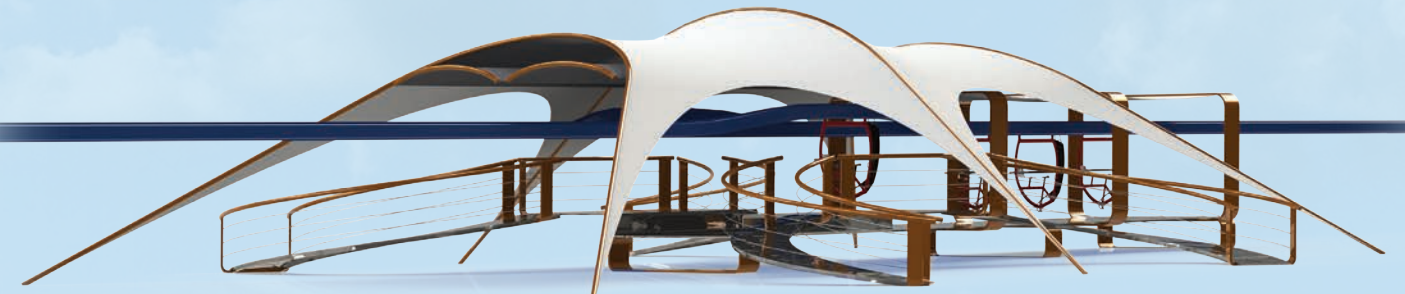

Loading Zone