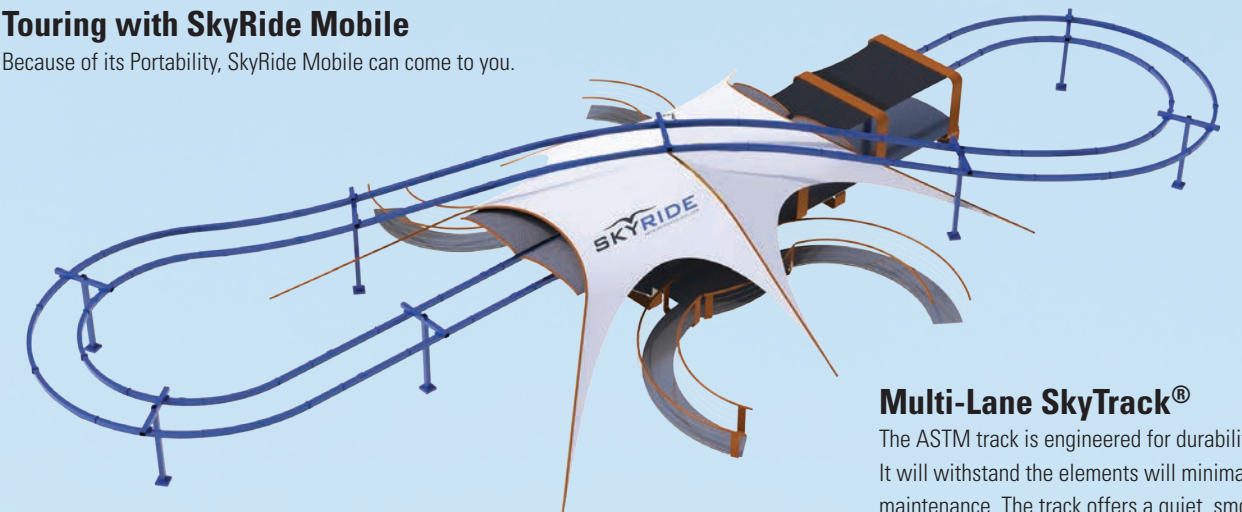

Touring with SkyRide Mobile

Because of its Portability, SkyRide Mobile can come to you.

Multi-Lane SkyTrack®

The ASTM track is engineered for durability and safety. It will withstand the elements with minimal care and maintenance. The track offers a quiet, smooth, safe ride.