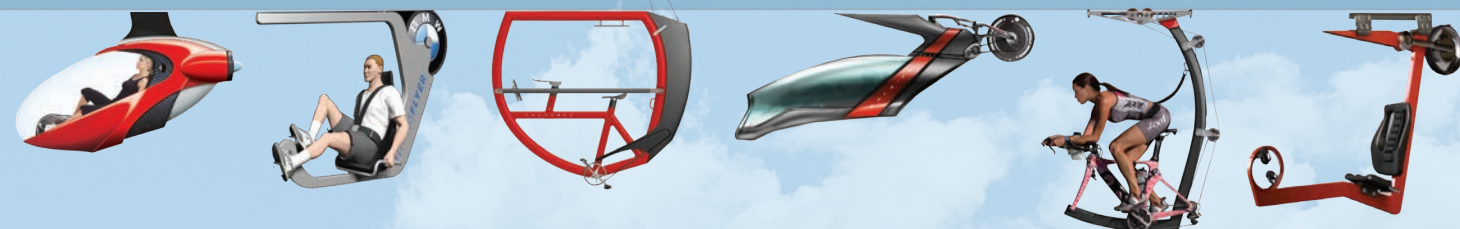

#### Recumbent Bike:

The one that made it all happen and is featured on the Carnival Cruise ship Vista. The easy pedaling, futuristically designed recumbent bike can be engineered for speed or for a leisurely tour around the SkyTrack.

#### Chaser:

This ride positions you like a flying superhero and is powered by the force of gravity. You race down the SkyTrack at speeds as fast as you can bomb down the slopes.

#### Tandem Chaser:

This ride for two, positions both of you like a flying superhero, and is powered by the force of gravity. You race down the SkyTrack at speeds as fast as you can bomb down the slopes.

#### Recumbent Bike Chaser:

This ride puts you in a recumbent bike position and is powered by the force of gravity. You race down the SkyTrack at speeds as fast as you can bomb down the slopes.

**Optional SkyRides**